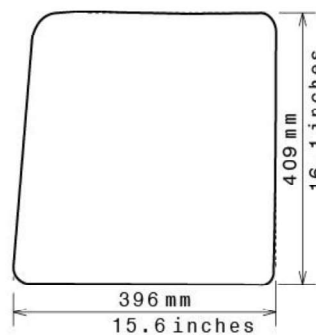

### Fitment Specifications

<b>Make/Brand</b>	Toyota
<b>Model/Type</b>	Rav 4
<b>Gen/MK Code</b>	XA20
<b>Model Year</b>	2003-2006
<b>Body Type</b>	Estate
<b>Non-Slip Type</b>	5 Door SUV
<b>SKU</b>	C 5143

Please check shape/size matches floorpan

**LEFT Hand Drive**

SCALE: 1/10

**Set of 4**

**Remarks**