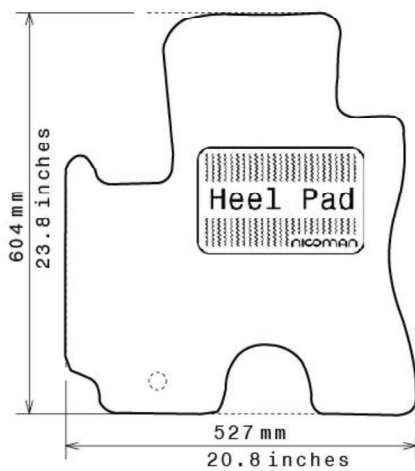

### Fitment Specifications

<b>Make/Brand</b>	Toyota
<b>Model/Type</b>	Rav 4
<b>Gen/MK Code</b>	XA20
<b>Model Year</b>	2003-2006
<b>Body Type</b>	Estate
<b>Non-Slip Type</b>	5 Door SUV
<b>SKU</b>	C 5143

Please check shape/size matches floorpan

**LEFT Hand Drive**

SCALE: 1/10

**Set of 4**

**Remarks**