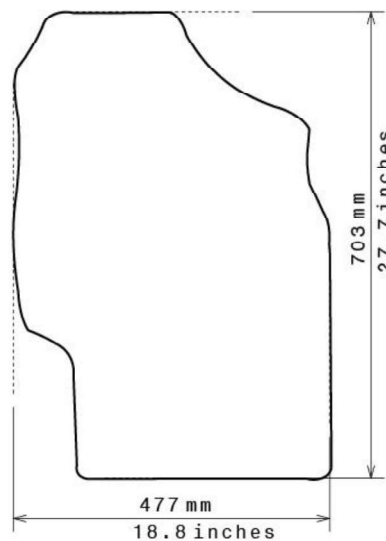

### Fitment Specifications

<b>Make/Brand</b>	Toyota
<b>Model/Type</b>	Rav 4
<b>Gen/MK Code</b>	XA20
<b>Model Year</b>	2003-2006
<b>Body Type</b>	Estate
<b>Non-Slip Type</b>	5 Door SUV
<b>SKU</b>	C 5143

Please check shape/size matches floorpan

**LEFT Hand Drive**

SCALE: 1/10

**Set of 4**

**Remarks**