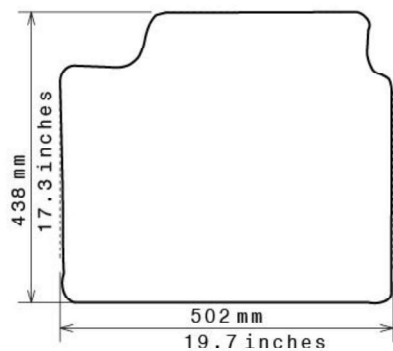

### Fitment Specifications

<b>Make/Brand</b>	Toyota
<b>Model/Type</b>	Rav 4
<b>Gen/MK Code</b>	XA20
<b>Model Year</b>	2003-2006
<b>Body Type</b>	Estate
<b>Non-Slip Type</b>	5 Door SUV
<b>SKU</b>	C 5143

Please check shape/size matches floorpan

**LEFT Hand Drive**

SCALE: 1/10

**Set of 4**

**Remarks**